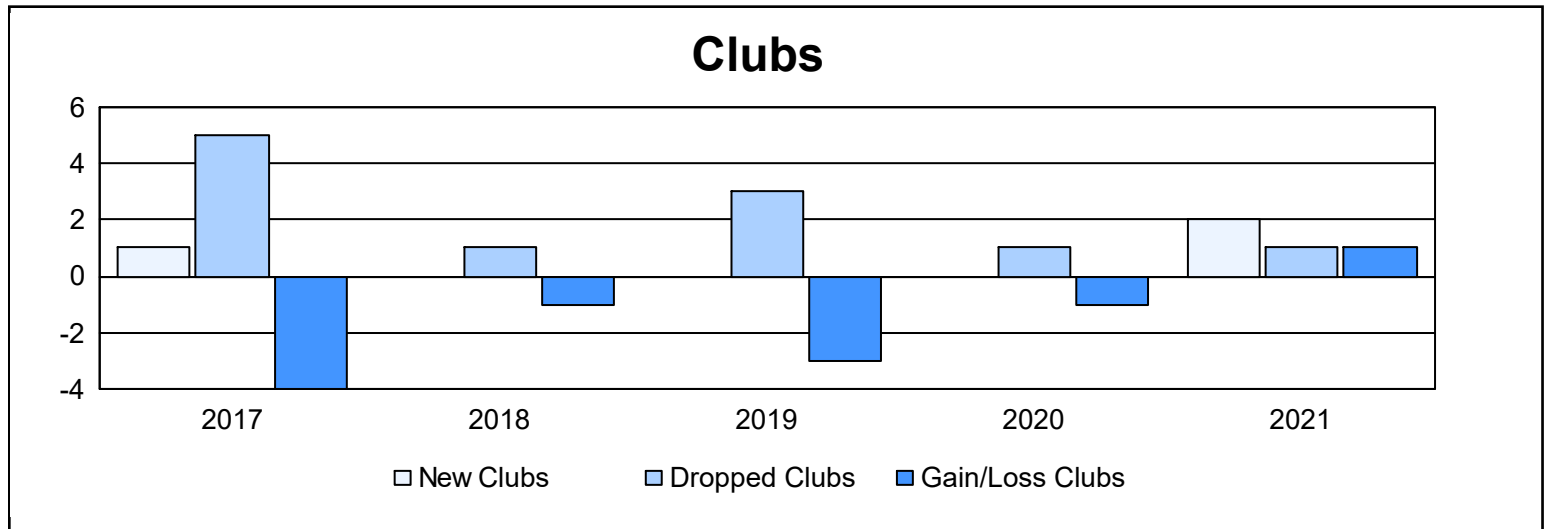

Year	New Clubs	Dropped Clubs	Gain/ Loss Clubs	New Members	Charter Members	Reinstate Members	Transfer Members	Total Member Added	Total Members Dropped	Gain/ Loss Members
2016-2017	1	5	-4	50	22	1	3	76	176	-100
2017-2018	0	1	-1	71	1	0	6	78	98	-20
2018-2019	0	3	-3	27	3	2	0	32	126	-94
2019-2020	0	1	-1	43	0	2	9	54	81	-27
2020-2021	2	1	1	105	46	0	2	153	100	53
<b>Average</b>	<b>1</b>	<b>2</b>	<b>-2</b>	<b>59</b>	<b>14</b>	<b>1</b>	<b>4</b>	<b>79</b>	<b>116</b>	<b>-38</b>

### Membership Composition June 2021 Cumulative