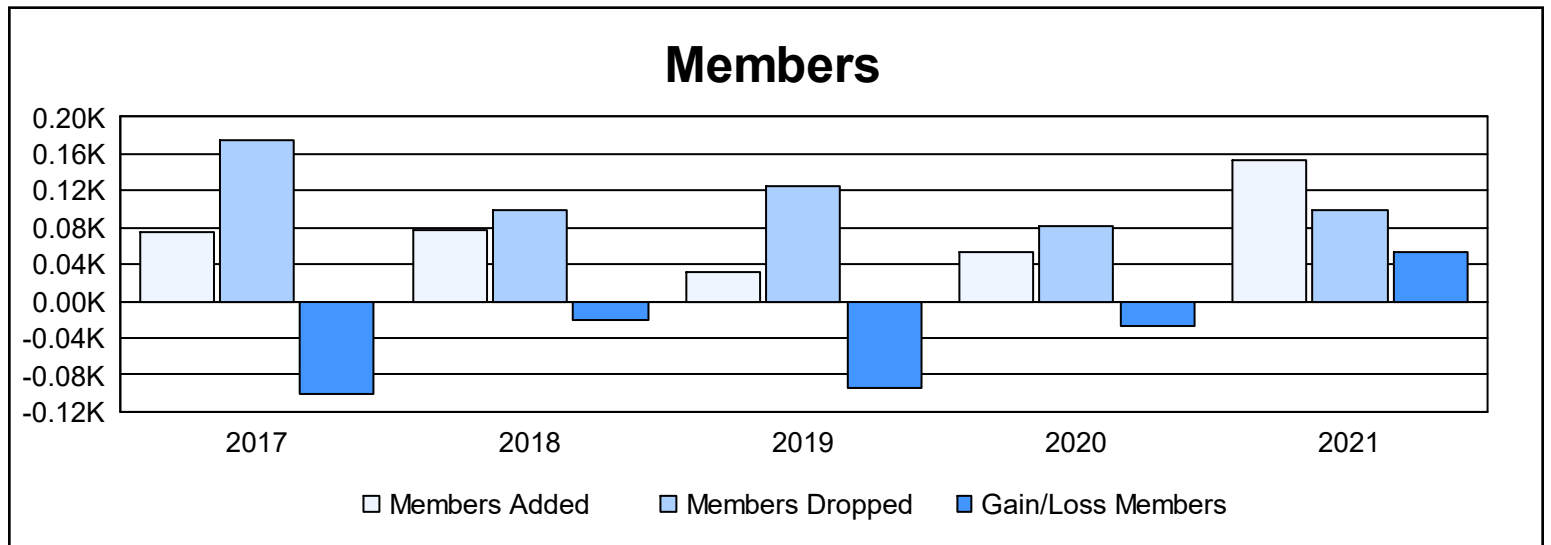

Year	New Clubs	Dropped Clubs	Gain/ Loss Clubs	New Members	Charter Members	Reinstate Members	Transfer Members	Total Member Added	Total Members Dropped	Gain/ Loss Members
2016-2017	1	5	-4	50	22	1	3	76	176	-100
2017-2018	0	1	-1	71	1	0	6	78	98	-20
2018-2019	0	3	-3	27	3	2	0	32	126	-94
2019-2020	0	1	-1	43	0	2	9	54	81	-27
2020-2021	2	1	1	105	46	0	2	153	100	53
<b>Average</b>	<b>1</b>	<b>2</b>	<b>-2</b>	<b>59</b>	<b>14</b>	<b>1</b>	<b>4</b>	<b>79</b>	<b>116</b>	<b>-38</b>

### Membership Composition June 2021 Cumulative