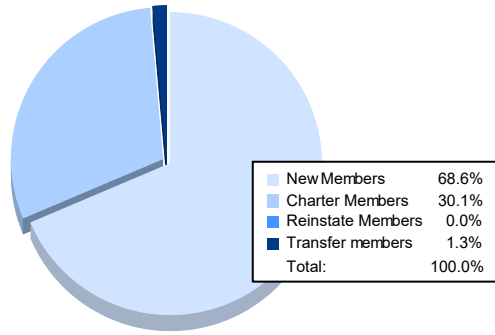

Year	New Clubs	Dropped Clubs	Gain/ Loss Clubs	New Members	Charter Members	Reinstate Members	Transfer Members	Total Member Added	Total Members Dropped	Gain/ Loss Members
2016-2017	1	5	-4	50	22	1	3	76	176	-100
2017-2018	0	1	-1	71	1	0	6	78	98	-20
2018-2019	0	3	-3	27	3	2	0	32	126	-94
2019-2020	0	1	-1	43	0	2	9	54	81	-27
2020-2021	2	1	1	105	46	0	2	153	100	53
<b>Average</b>	<b>1</b>	<b>2</b>	<b>-2</b>	<b>59</b>	<b>14</b>	<b>1</b>	<b>4</b>	<b>79</b>	<b>116</b>	<b>-38</b>

### Membership Composition June 2021 Cumulative